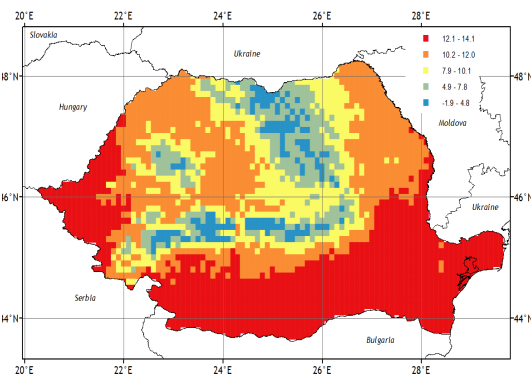

Figure 2. Multiannual air temperature (in °C).

Infobox		
Specifications Output data sets: Air Temperature (minimum, mean and maximum) Surface Soil Temperature (mean) Precipitation amount Sea level pressure Cloud Cover Sunshine duration Relative humidity Data Spatial resolution: Regular grid: $0.10^\circ \times 0.10^\circ$ Temporal resolution: Daily Format: NetCDF Availability Area: Romanian territory Period (version 1): 1961-01-01 to 2013-12-31 Freely available for non-commercial and educational use and research. For use in other activities, please contact the Romanian team.	Validation The input daily time series are quality controlled and homogenized and missing values interpolated using the software packages MASH and MISH (Szentimrey, 2011; Lakatos et al, 2011).	Description and Contact Climate Section Team National Meteorological Administration Sos. Bucuresti-Ploiesti no.97 013686 Bucharest, Romania Contact persons: Dr. Marius Birsan marius.birsan@meteoromania.ro Dr. Alexandru Dumitrescu alexandru.dumitrescu@meteoromania.ro Dr. Roxana Bojariu bojariu@meteoromania.ro Tel. +40 21 3162140 Fax +40 21 3163143