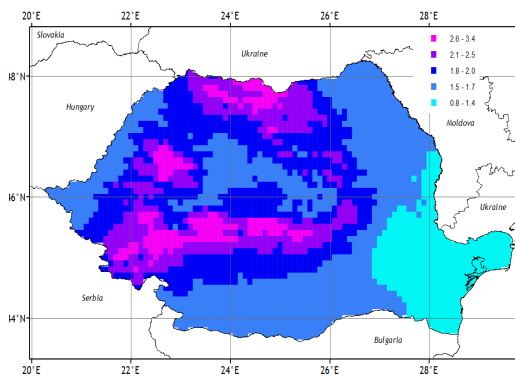

Daily gridded data sets

ROCADA ver. 1

ROCADA is a daily gridded observational dataset for precipitation, minimum, mean, maximum temperature, soil surface temperature, sea level pressure, relative humidity, cloud cover and sunshine duration in Romania based on station information. The first version dataset covers the period 1961-01-01 until 2013-12-31. It has been developed as part of the EURO4M (EU-FP7) and is now maintained and elaborated for future extensions in space and time as part of the UERRA project (EU-FP7). Data is made available on a 0.10° and 0.10° regular lat-lon grid. We used the software package MASH and MISH (Szentimrey, 2011; Lakatos et al, 2011). Figure 1 shows the multiannual total precipitation amount and Figure 2 gives the multiannual mean temperature, both for the period 1961-2013.